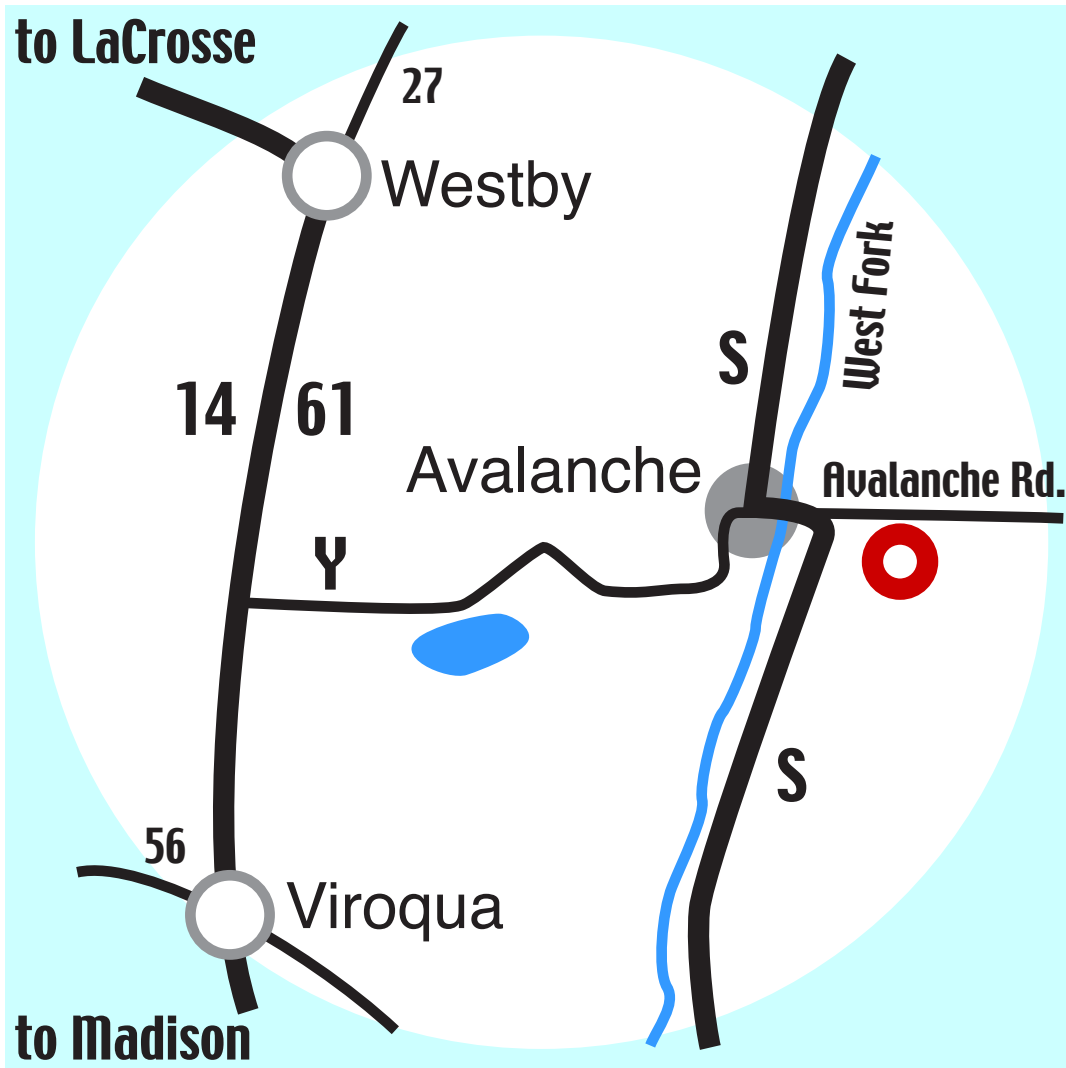

Avalanche Looms

Store located on the East side of Avalanche.

From Hwy 14-61 between Westby and Viroqua,
take County Y East 6.5 miles to Avalanche Road.

S3566 County S, Viroqua, WI 54665

608-634-3636

www.avalanchelooms.com